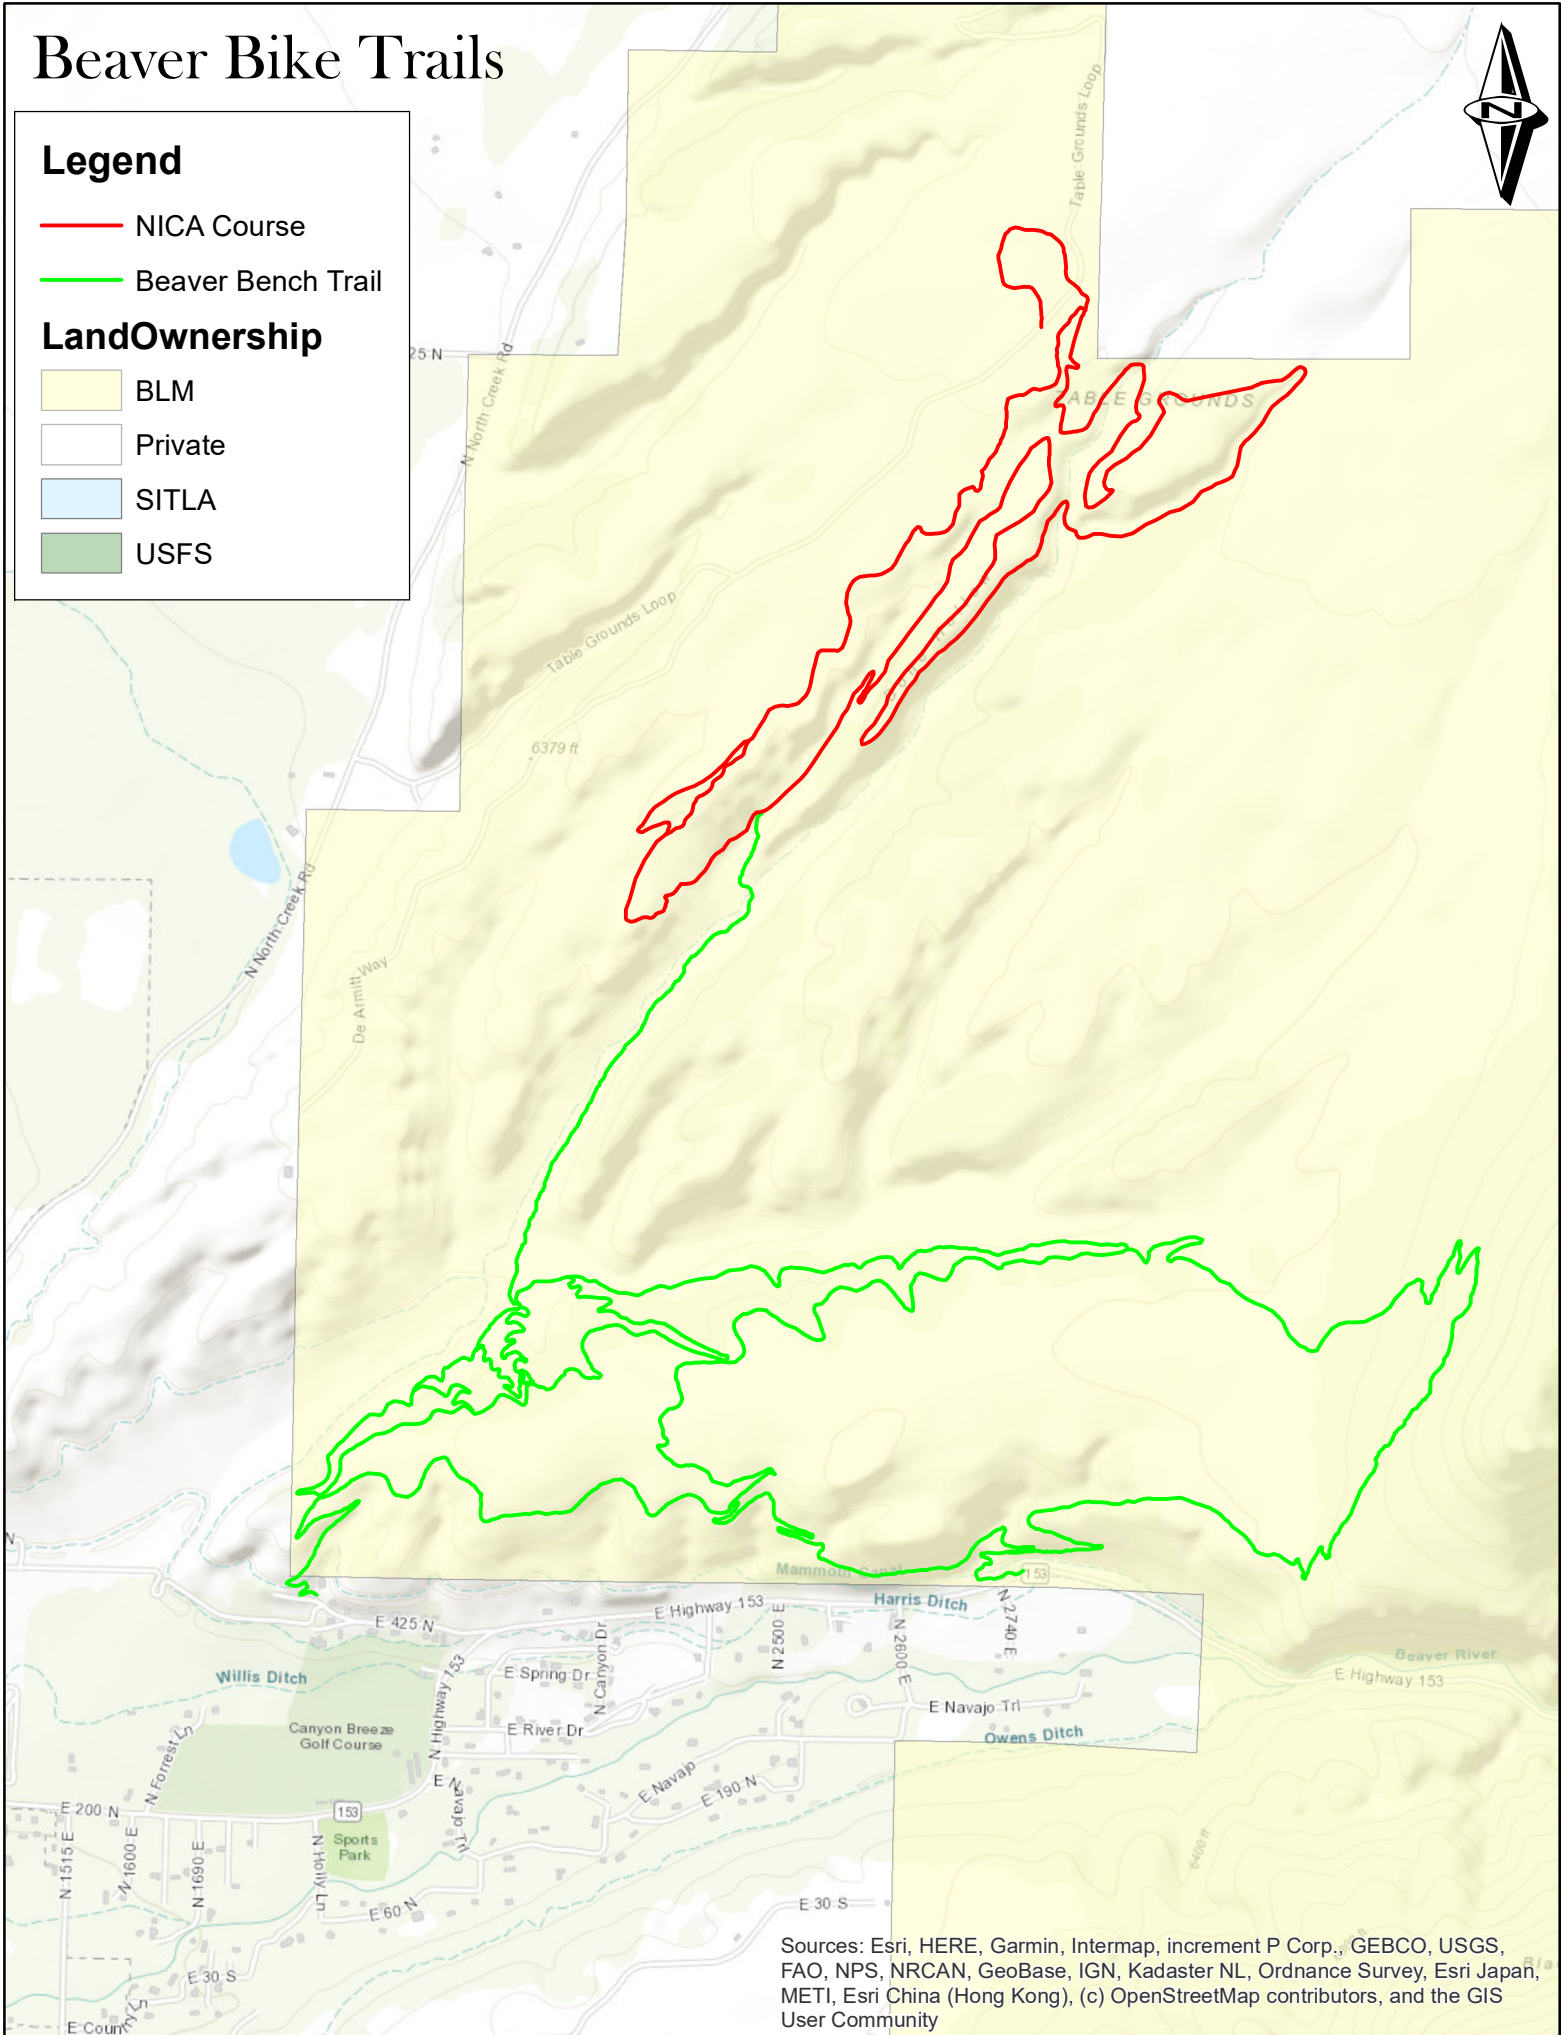

Beaver Bike Trails

Legend

- NICA Course
- Beaver Bench Trail

Land Ownership

- BLM
- Private
- SITLA
- USFS

Sources: Esri, HERE, Garmin, Intermap, increment P Corp., GEBCO, USGS, FAO, NPS, NRCAN, GeoBase, IGN, Kadaster NL, Ordnance Survey, Esri Japan, METI, Esri China (Hong Kong), (c) OpenStreetMap contributors, and the GIS User Community